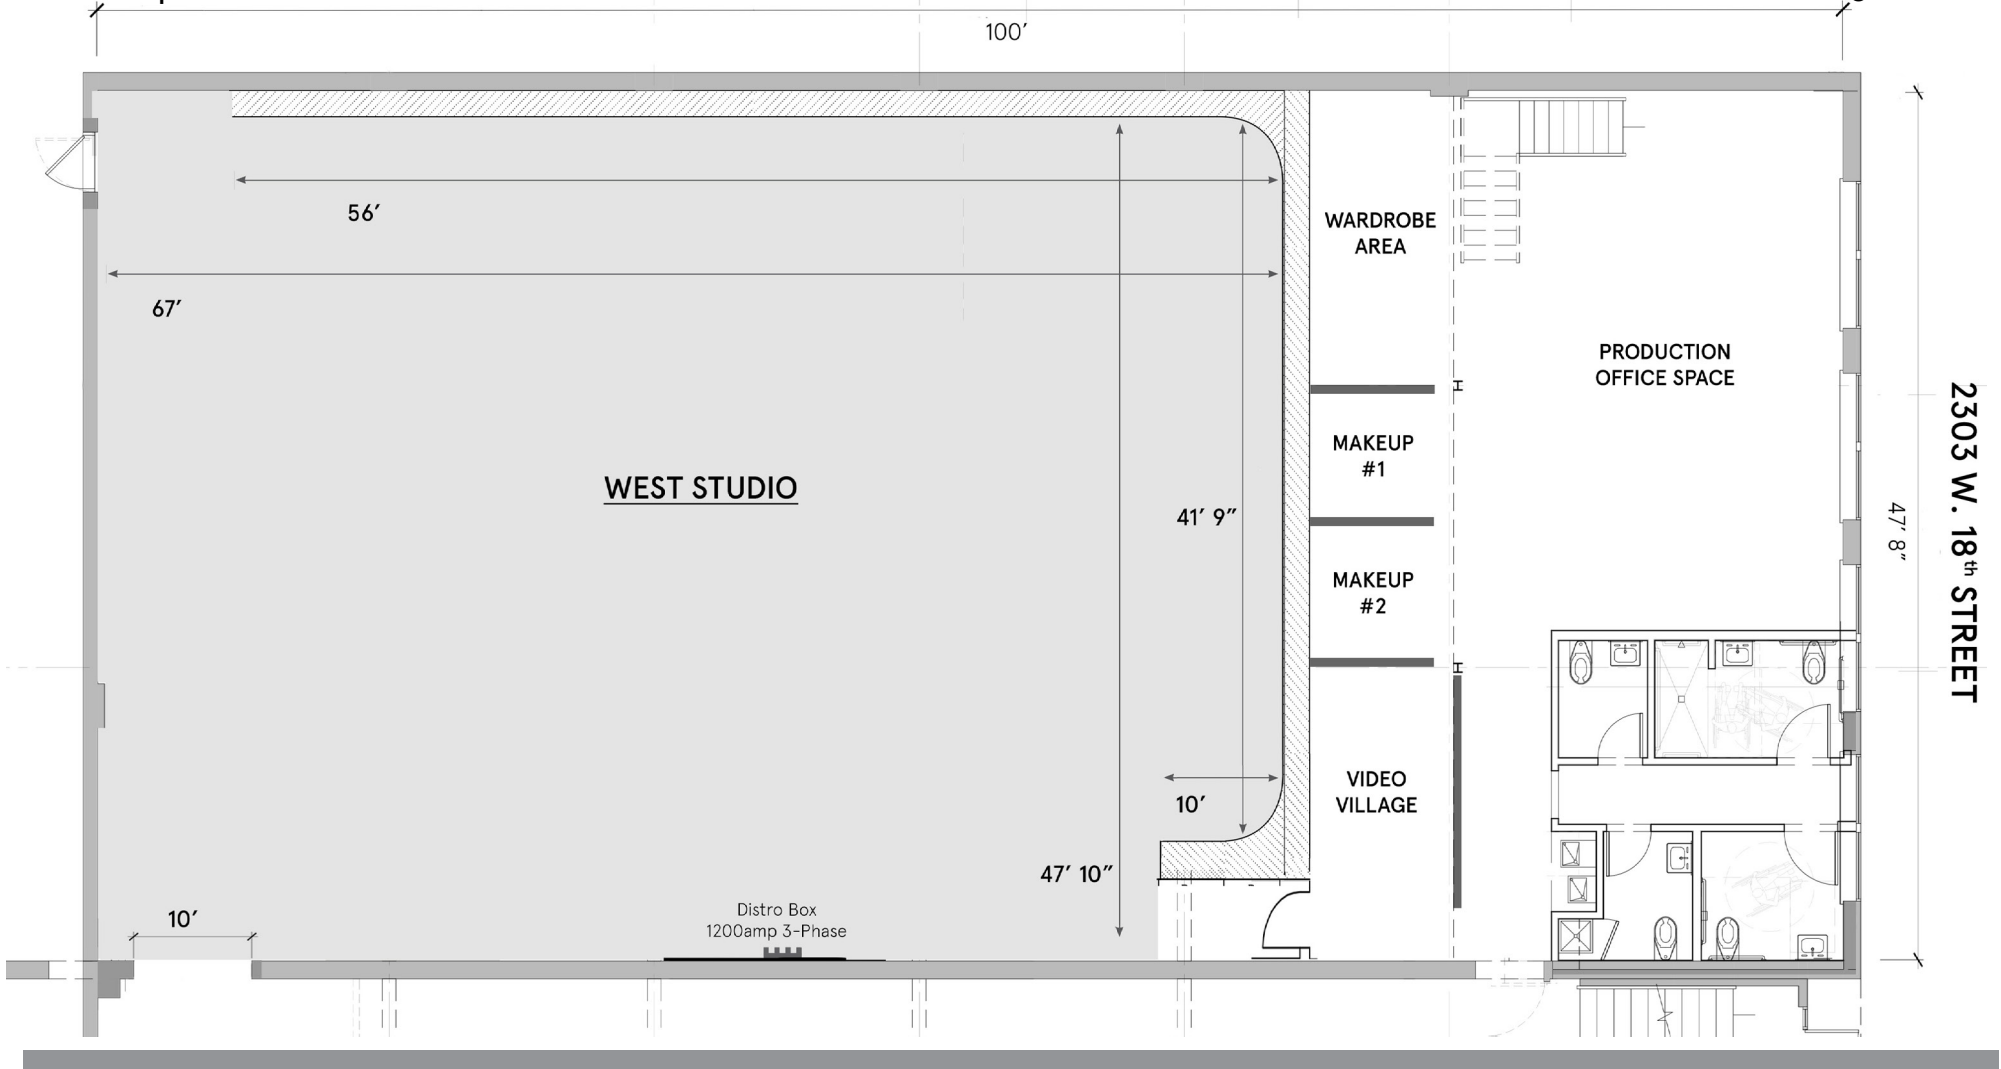

2303 W. 18th Street
Chicago, IL 60608
www.pilsenstudios.com

PILSEN STUDIOS

312 528.5500
John Ginn
Studio Manager

- 3 Wall Cyc
- 1,200 Amp 3-Phase Power
- Elevator – 4' Doors
- Highest Point to Ceiling 19'
- Lowest Point to Beam 12' 6"
- 4 Bathrooms Studio Floor
- 2 Bathrooms Basement
- 2 Makeup Rooms
- 1 Wardrobe Room
- Production Offices
- Conference Room
- 14' Conference Table
- Speaker Phones
- Wireless Internet
- Video Village
- 5 Parking Spaces
- Full Time Studio Manager
- Grip & Electric in Studio
- The Bolt & MILO On Premises
- Truck Loading Dock